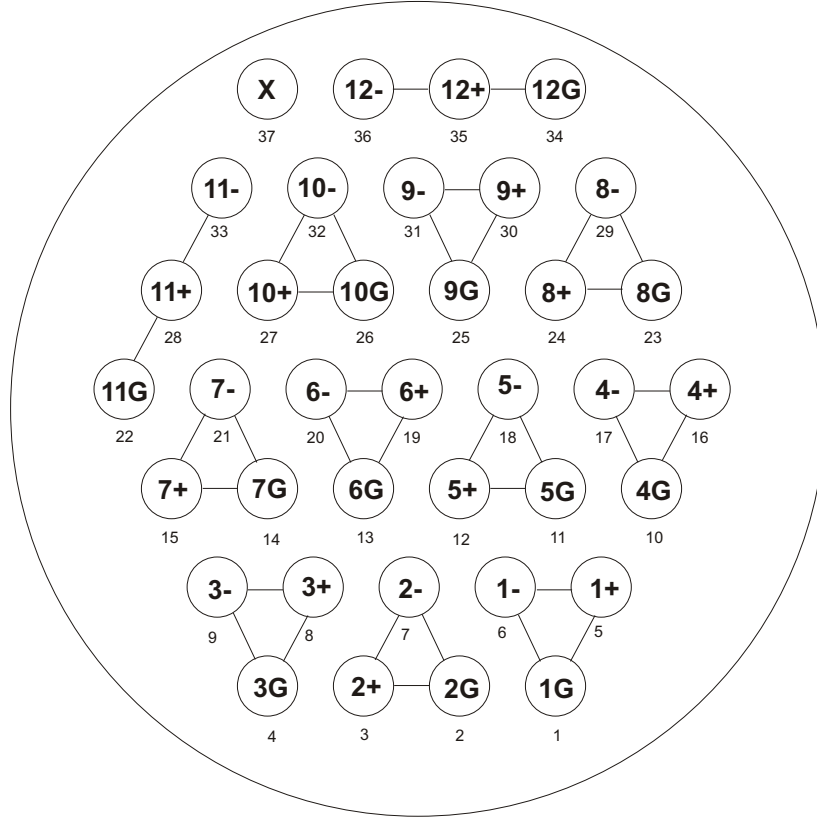

99 Ling Road - Rochester NY 14612
716 663-8820 716 865-8930 Fax
www.whirlwindusa.com

DT-12

Male

Female