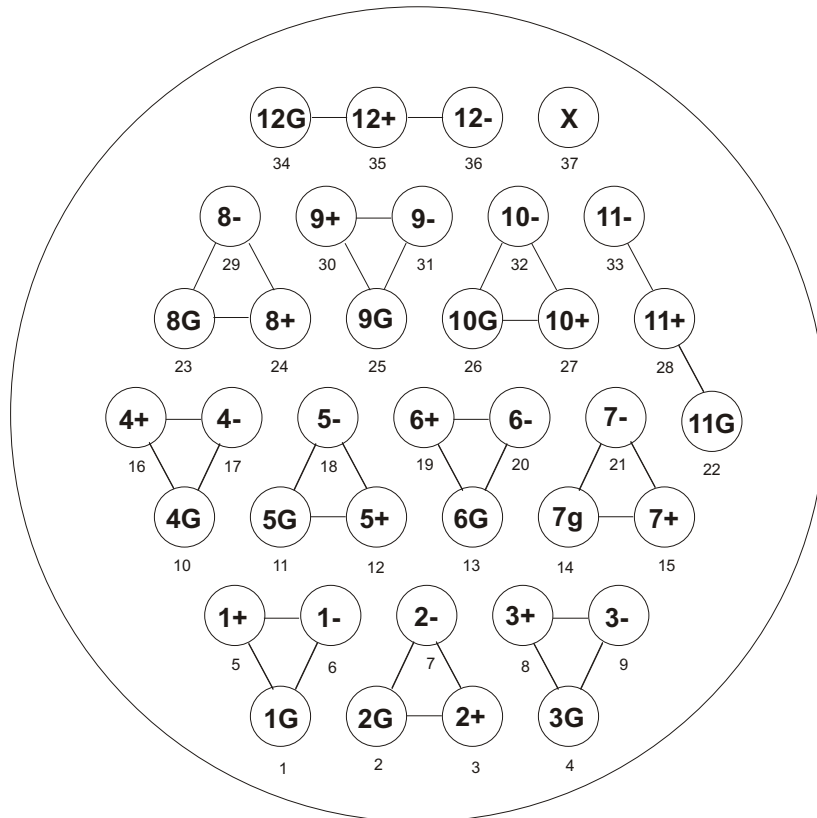

99 Ling Road - Rochester NY 14612
716 663-8820 716 865-8930 Fax
www.whirlwindusa.com

DT-12

Male

Female